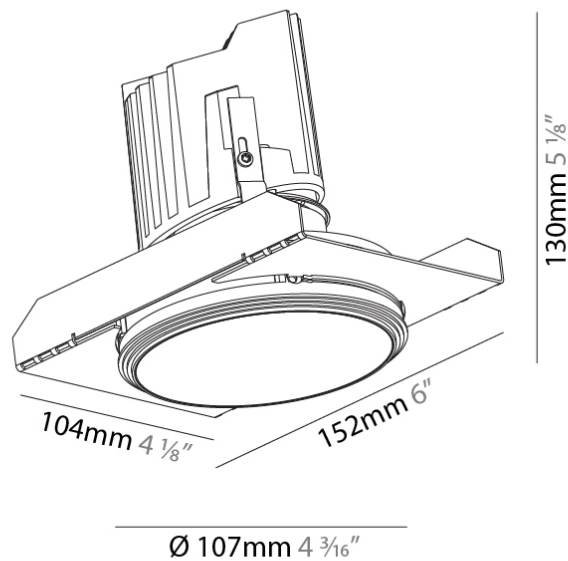

ELECTRICAL

Lamp Type: LED (Zhaga Standard)
Input Wattage (W): 13
Total Output Wattage (W): 11.8
Dimming: Tri-Mode (Non-Dimming and Phase Dimming (120Vac only) and 0-10V Dimming)
Driver Included: No
Driver Location: Recessed Housing
Driver Type: Constant Current - Universal
Driver Class: Class 2
Housing: See components
Input Voltage (V): 120 - 277
Constant Current (MA): 350

LED

Number of LEDs: 1
Color Temperature (°K): 2700 / 3000 / 3500 / 4000
Max. Delivered Lumen (lm): 876 / 909 / 955 / 974
Nominal Lumen (lm): 1304 / 1352 / 1421 / 1450
CRI: >90 CRI
Efficiency (%): 87.9 / 88.4 / 87.9
Lamp Life (hrs): 50000
Upon Request: RGB-W Tunable White Special Color Temperature Special LED

OPTICAL

Reflector°: 18 / 42 / 60
Optic°: Lens Pack - No Lens / Linear Spread Lens / Honeycomb / Spread Lens
Upon Request: Special Beam Angles

RATINGS AND CERTIFICATIONS

382, F 416-247-9319, www.zaneen.com

Created by Zaneen Lighting for North American Standards at the end of the existing Model #. For assistance on 'custom' specifications, contact zteam@zaneen.com. In a constant effort to supply the best product, we reserve the right to change specifications or materials without notice. The most recent specification sheets are found at zaneen.com

IP rating: IP20